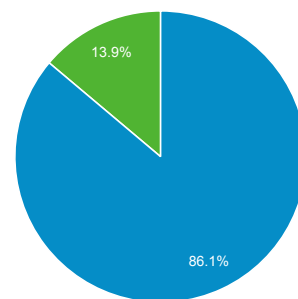

Feb 5, 2010 - Nov 1, 2014

Audience Overview

All Sessions
100.00%

+ Add Segment

Overview

Sessions
101,871

Users
87,616

Pageviews
231,515

Pages / Session
2.27

Avg. Session Duration
00:02:05

Bounce Rate
65.75%

% New Sessions
85.98%

■ New Visitor ■ Returning Visitor

Country / Territory	Sessions	% Sessions
1. India	36,496	35.83%
2. United States	18,873	18.53%
3. United Kingdom	5,041	4.95%
4. Philippines	4,923	4.83%
5. (not set)	2,541	2.49%
6. Canada	2,243	2.20%
7. Malaysia	2,207	2.17%
8. Indonesia	2,113	2.07%
9. Australia	1,837	1.80%
10. Thailand	1,591	1.56%